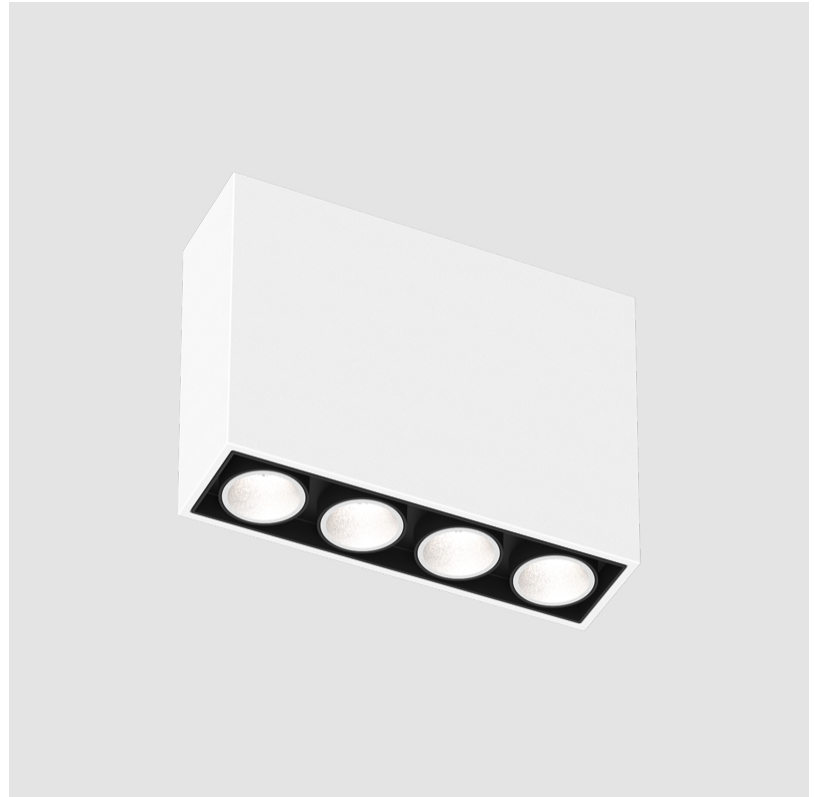

Series: Magiq
Subseries: Magiq 4 Cell Korona
Partner: Prolicht
Division: Architectural
Installation: Surface
Product Type: Ceiling Surface
Mounting Location: Ceiling
Light Distribution: Direct

PHYSICAL

Shape: Rectangle
Length (mm): 142
Length (in): 5 ⁹/₁₆
Width (mm): 42
Width (in): 1 ⁵/₈
Height (mm): 109
Height (in): 4 ³/₁₆
Weight (kg): 0.65
Fixture Finish: SSR / BKV / CWI / CRY / HAB / UFT / ITA / RUA / FTG / MYG / LOD / PUS / FRO / FUP / KIA / POP / BLS / SPG / MEY / GOH / CHC / COM / ABZ / JAG / OBR / MOS / ROR
Holder Finish: WHI / BLK
Accent Finish: SSR / BKV / CWI / CRY / HAB / LAG / UFT / ITA / RUA / RUR / MIC / FTG / MYG / TWT / LOD / PUS / FRO / FUP / KIA / POP / BLS / SPG / MEY / GOH / GUM / CHC / COM / ABZ / JAG
Fixture Material: Aluminum Die Cast

ELECTRICAL

Lamp Type: LED (Zhaga Standard)
Input Wattage (W): 13
Total Output Wattage (W): 11.8
Dimming: Tri-Mode (Non-Dimming and Phase Dimming (120Vac only) and 0-10V Dimming)
Driver Included: Yes
Driver Location: Integrated
Driver Type: Constant Current - Universal
Driver Class: Class 1
Input Voltage (V): 120 - 277
Constant Current (MA): 1050mA

LED

Number of LEDs: 4
Color Temperature (°K): 2700 / 3000 / 3500 / 4000
Max. Delivered Lumen (lm): 781 / 843 / 860 / 878
Nominal Lumen (lm): 880 / 950 / 970 / 990
CRI: >90 CRI
Efficiency (%): 80
Lamp Life (hrs): 50000

OPTICAL

Reflector°: 8 / 14 / 34
Adjustability: Fixed

RATINGS AND CERTIFICATIONS

Certified By: Certified for North American Standards
IP rating: IP20