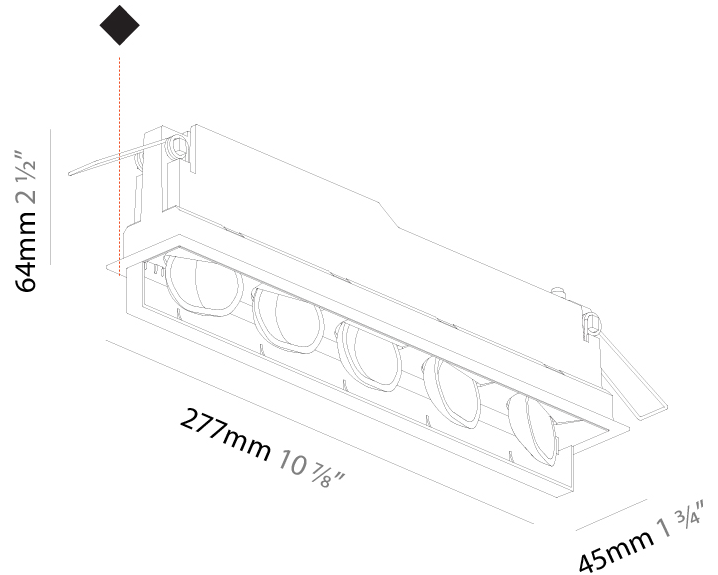

PROJECT	
TYPE	
SPECIFIER	
QUANTITY	
DATE	

MAGIQ WALLWASH RECESSED

A35154- : A35154-30K-03-02

base number

1. To build a product code in our configurator select the specify button on the base model # product page
2. To build a manual product code on this datasheet choose from the options listed below in blue font and add the suffix to the base model #

GENERAL

Series: Magiq
Subseries: Magiq Wallwash
Partner: Prolicht
Division: Architectural
Installation: Recessed
Product Type: Wallwash
Mounting Location: Ceiling
Light Distribution: Asymmetric

PHYSICAL

Shape: Rectangle
Length (mm): 277
Length (in): 10 7/8
Width (mm): 45
Width (in): 1 3/4
Height (mm): 64
Height (in): 2 1/2
Min. Recessing Depth (mm): 100
Min. Recessing Depth (in): 3 15/16
Fixture Material: Aluminum Die Cast
Cut-out Measurements: 270mm / 10 5/8" x 38mm / 1 1/2"

ELECTRICAL

Lamp Type: LED (Zhaga Standard)
Input Wattage (W): 31.4
Dimming: Tri-Mode (Non-Dimming and Phase Dimming (120Vac only) and 0-10V Dimming)
Driver Included: No
Driver Location: Remote
Driver Type: Constant Current - Universal
Driver Class: Class 1
Input Voltage (V): 120 - 277
Constant Current (MA): 500

LED

Number of LEDs: 5
Color Temperature (°K): 3000
Max. Delivered Lumen (lm): 2339
Nominal Lumen (lm): 2590
CRI: >90 CRI
Efficiency (%): 82.3
Lamp Life (hrs): 50000

OPTICAL

RATINGS AND CERTIFICATIONS

Certified By: CSA Certified to UL and CSA Standards
IP rating: IP20

100mm
3 15/16"

5 - 30 mm
3/16" - 1 3/16"

270mm x 38mm
10 5/8" x 1 1/2"