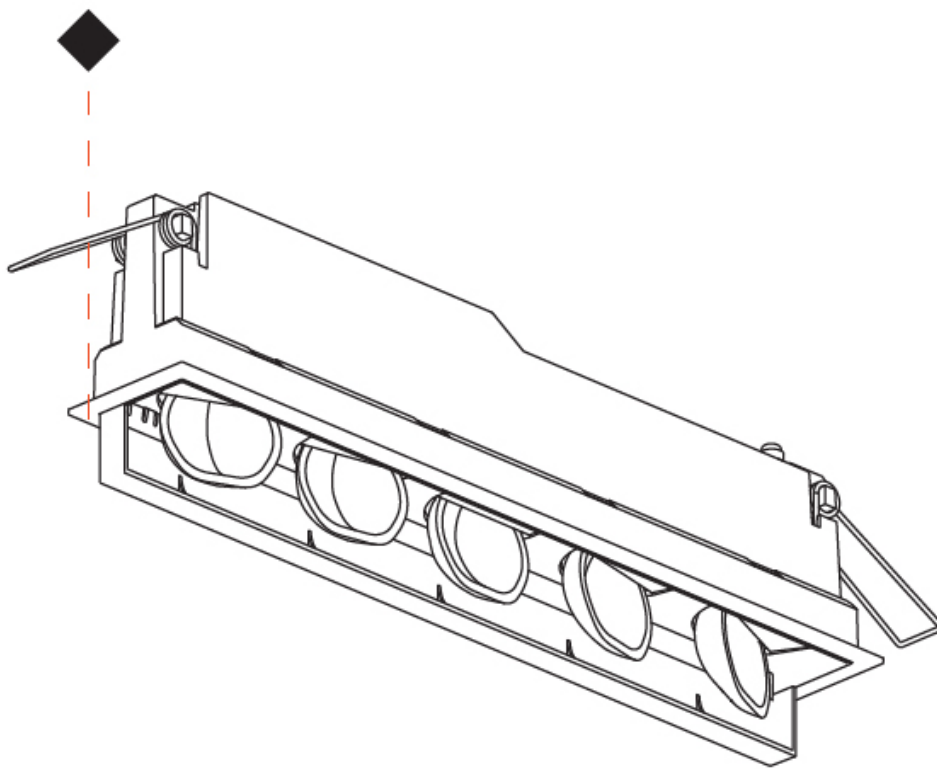

MAGIQ WALLWASH RECESSED

A35154- : A35154-30K-03-02

PROJECT _____

TYPE _____

SPECIFIER _____

QUANTITY _____

DATE _____

A