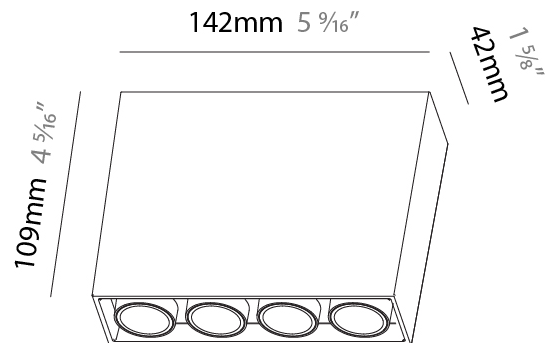

Series: Magiq
Subseries: Magiq 4 Cell Korona
Partner: Prolicht
Division: Architectural
Installation: Surface
Product Type: Ceiling Surface
Mounting Location: Ceiling
Light Distribution: Direct

PHYSICAL

Shape: Rectangle
Length (mm): 142
Length (in): 5 ⁹/₁₆
Width (mm): 42
Width (in): 1 ⁵/₈
Height (mm): 109
Height (in): 4 ³/₁₆
Weight (kg): 0.65
Fixture Finish: SSR / BKV / CWI / CRY / HAB / UFT / ITA / RUA / FTG / MYG / LOD / PUS / FRO / FUP / KIA / POP / BLS / SPG / MEY / GOH / CHC / COM / ABZ / JAG / OBR / MOS / ROR
Holder Finish: WHI / BLK
Accent Finish: SSR / BKV / CWI / CRY / HAB / LAG / UFT / ITA / RUA / RUR / MIC / FTG / MYG / TWT / LOD / PUS / FRO / FUP / KIA / POP / BLS / SPG / MEY / GOH / GUM / CHC / COM / ABZ / JAG
Fixture Material: Aluminum Die Cast

ELECTRICAL

Lamp Type: LED (Zhaga Standard)
Input Wattage (W): 13
Total Output Wattage (W): 11.8
Dimming: Tri-Mode (Non-Dimming and Phase Dimming (120Vac only) and 0-10V Dimming)
Driver Included: Yes
Driver Location: Integrated
Driver Type: Constant Current - Universal
Driver Class: Class 1
Input Voltage (V): 120 - 277
Constant Current (MA): 1050mA

LED

Number of LEDs: 4
Color Temperature (°K): 2700 / 3000 / 3500 / 4000
Max. Delivered Lumen (lm): 781 / 843 / 860 / 878
Nominal Lumen (lm): 880 / 950 / 970 / 990
CRI: >90 CRI
Efficiency (%): 80
Lamp Life (hrs): 50000

OPTICAL

Reflector°: 8 / 14 / 34
Adjustability: Fixed

RATINGS AND CERTIFICATIONS

Certified By: Certified for North American Standards
IP rating: IP20