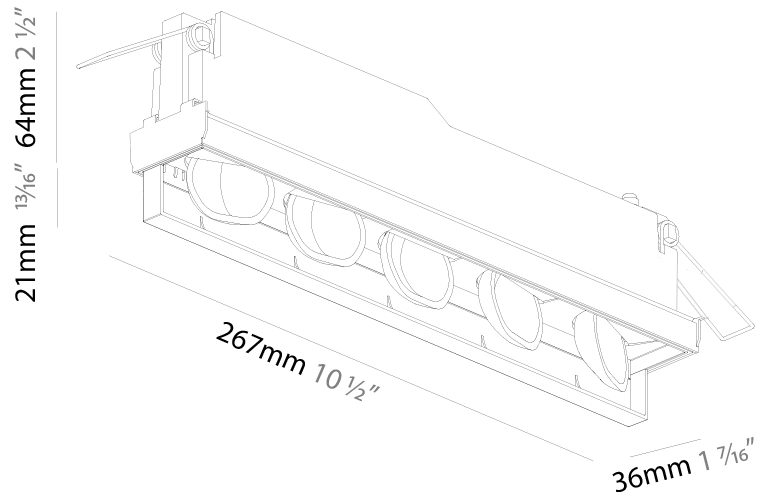

GENERAL

Series: Magiq
Subseries: Magiq Wallwash
Partner: Prolicht
Division: Architectural
Installation: Trimless
Product Type: Wallwash
Mounting Location: Ceiling
Light Distribution: Asymmetric

PHYSICAL

Shape: Rectangle
Length (mm): 267
Length (in): 10 1/2
Width (mm): 36
Width (in): 1 1/16
Height (mm): 64
Height (in): 2 1/2
Ceiling Thickness (mm): 12.5
Ceiling Thickness (in): 1/2
Min. Recessing Depth (mm): 100
Min. Recessing Depth (in): 3 15/16
Weight (kg): .943
Weight (lbs): 2.08
Fixture Material: Aluminum Die Cast
Cut-out Measurements: 273mm / 10 3/4" x 42mm / 1 5/8"

ELECTRICAL

Lamp Type: LED (Zhaga Standard)
Input Wattage (W): 33.4
Total Output Wattage (W): 29.6
Dimming: Tri-Mode (Non-Dimming and Phase Dimming (120Vac only) and 0-10V Dimming)
Driver Included: No
Driver Location: Remote
Driver Type: Constant Current - Universal
Driver Class: Class 1
Input Voltage (V): 120 - 277
Constant Current (MA): 500

LED

Number of LEDs: 5
Color Temperature (°K): 4000
Max. Delivered Lumen (lm): 2443
Nominal Lumen (lm): 2705
CRI: >90 CRI
Lamp Life (hrs): 50000

OPTICAL

Reflector: Asymmetric

RATINGS AND CERTIFICATIONS

Certified By: CSA Certified to UL and CSA Standards
IP rating: IP20